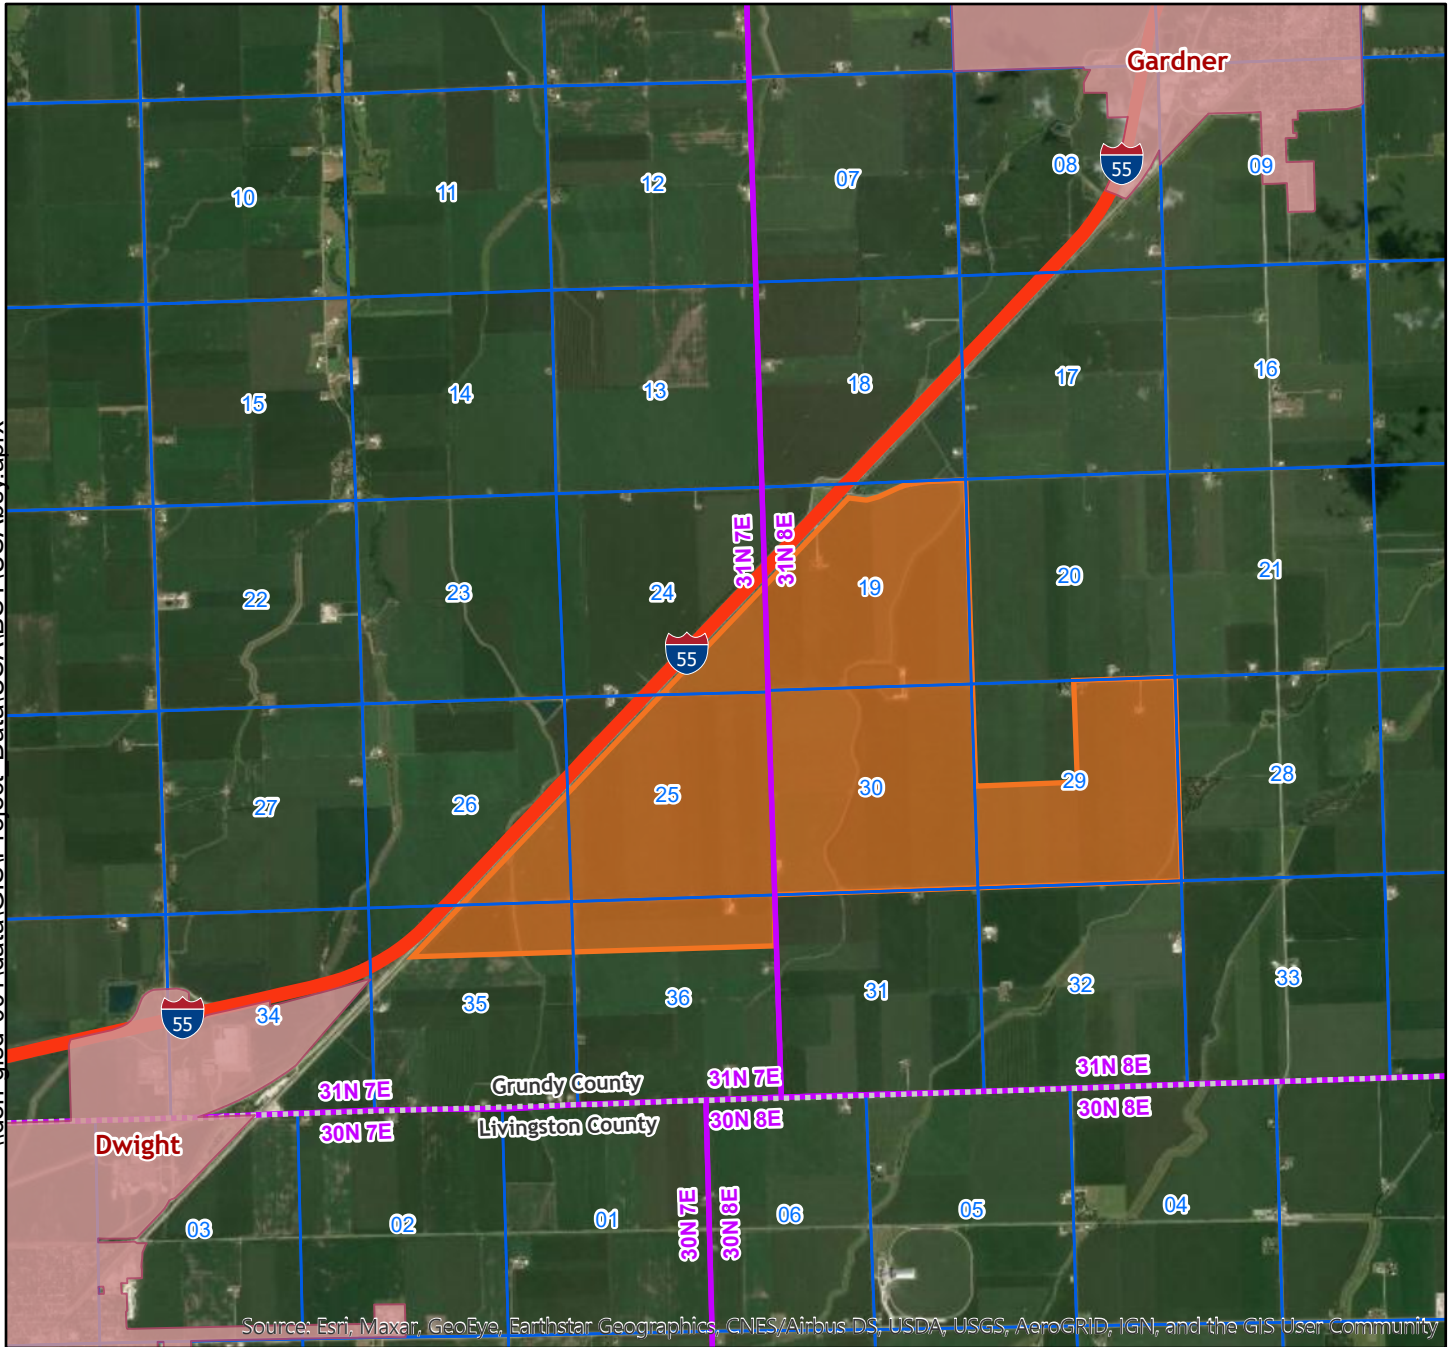

\\den-gisd-001\data\GIS\Project_Data\USA\BSY\USAbsy.aprx

Project Location
Blue Sky Solar

0 1.25 2.5 km.

0 0.75 1.5 mi.

1:60,000

-  Project Area
-  Incorporated Places
-  County Line
-  PLSS Township
-  PLSS Section